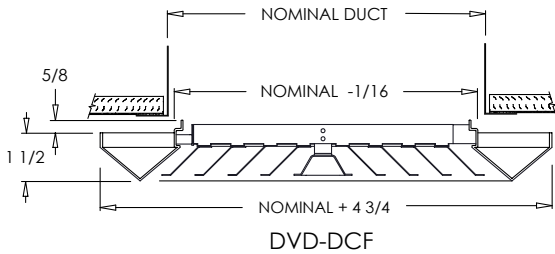

**4S Air Pattern:**

**Additional Drawings:**

**Standard Features:**

- Deep Ceiling Frame – the steel Deep Ceiling Frame design prevents smudging of ceiling surface area surrounding the diffuser by projecting down from the ceiling to disperse the air along the ceiling but not directly on it
- Concealed mount for clean design and appearance
- Designed to handle high volumes of air with horizontal flow
- 14 air patterns available
- Square collar
- Countersunk mounting holes with color matching Philips Posidriv screws
- Rust resistant pre-coat with durable powder finish
- Soft White

**Air Pattern 4S, Sizes 6x6 through 16x16:**

- Extruded aluminum surface mount frame with signature line marks
- 4-way removable steel molded core diffuser
- Available in square sizes only

**All Other Air Patterns and Sizes:**

- Steel formed frame
- Individual formed blades welded together to make core diffuser pattern
- Available in square or rectangular sizes

**Options:**

- Recessed screwdriver operated Opposed Blade Damper (DVD-DCF-O)
- 2" ADC compliant round collar with bead for ease of installation
- T-20 Tamper Proof Screws