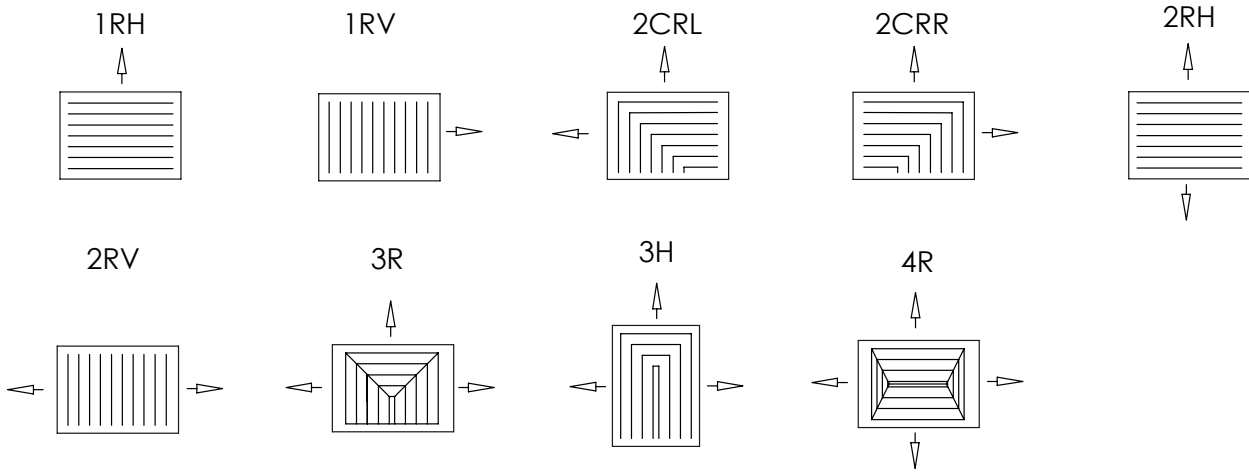

Additional Information:

Submittal Notes

Project / Location:	
Engineer:	
Architect:	
Contractor: