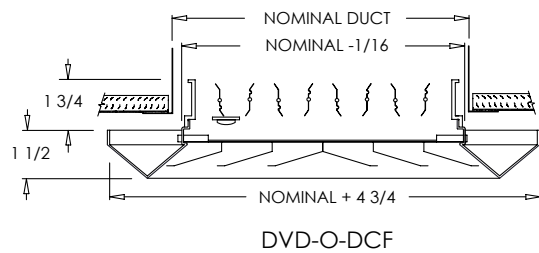

**4S Air Pattern:**

**Additional Drawings:**

**Standard Features:**

- Deep Ceiling Frame – the steel Deep Ceiling Frame design prevents smudging of ceiling surface area surrounding the diffuser by projecting down from the ceiling to disperse the air along the ceiling but not directly on it
- Concealed mount for clean design and appearance
- Designed to handle high volumes of air with horizontal flow
- 14 air patterns available
- Square collar
- Countersunk mounting holes with color matching Philips Posidriv screws
- Rust resistant pre-coat with durable powder finish
- Soft White

**Air Pattern 4S, Sizes 6x6 through 16x16:**

- Extruded aluminum surface mount frame with signature line marks
- 4-way removable steel molded core diffuser
- Available in square sizes only

**All Other Air Patterns and Sizes:**

- Steel formed frame
- Individual formed blades welded together to make core diffuser pattern
- Available in square or rectangular sizes

**Options:**

- Recessed screwdriver operated Opposed Blade Damper (DVD-DCF-O)
- 2" ADC compliant round collar with bead for ease of installation
- T-20 Tamper Proof Screws