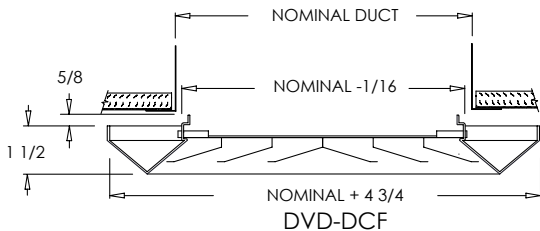

**4S Air Pattern:**

**Additional Drawings:**

**Standard Features:**

- Deep Ceiling Frame – the steel Deep Ceiling Frame design prevents smudging of ceiling surface area surrounding the diffuser by projecting down from the ceiling to disperse the air along the ceiling but not directly on it
- Concealed mount for clean design and appearance
- Designed to handle high volumes of air with horizontal flow
- 14 air patterns available
- Square collar
- Countersunk mounting holes with color matching Philips Posidriv screws
- Rust resistant pre-coat with durable powder finish
- Soft White

**Air Pattern 4S, Sizes 6x6 through 16x16:**

- Extruded aluminum surface mount frame with signature line marks
- 4-way removable steel molded core diffuser
- Available in square sizes only

**All Other Air Patterns and Sizes:**

- Steel formed frame
- Individual formed blades welded together to make core diffuser pattern
- Available in square or rectangular sizes

**Options:**

- Recessed screwdriver operated Opposed Blade Damper (DVD-DCF-O)
- 2" ADC compliant round collar with bead for ease of installation
- T-20 Tamper Proof Screws