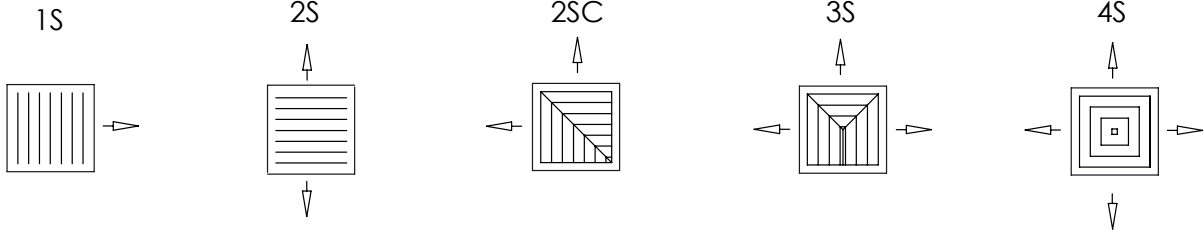

DVD Square Air Patterns:

DVD Rectangle Air Patterns: