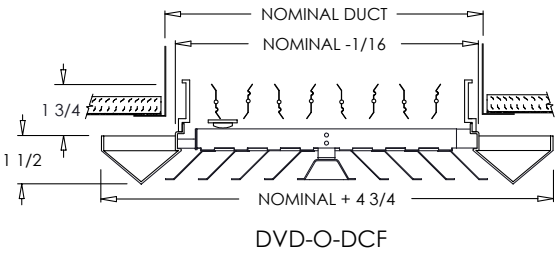

**4S Air Pattern:**

**Additional Drawings:**

**Standard Features:**

- Deep Ceiling Frame – the steel Deep Ceiling Frame design prevents smudging of ceiling surface area surrounding the diffuser by projecting down from the ceiling to disperse the air along the ceiling but not directly on it
- Concealed mount for clean design and appearance
- Designed to handle high volumes of air with horizontal flow
- 14 air patterns available
- Square collar
- Countersunk mounting holes with color matching Philips Posidriv screws
- Rust resistant pre-coat with durable powder finish
- Soft White

**Air Pattern 4S, Sizes 6x6 through 16x16:**

- Extruded aluminum surface mount frame with signature line marks
- 4-way removable steel molded core diffuser
- Available in square sizes only

**All Other Air Patterns and Sizes:**

- Steel formed frame
- Individual formed blades welded together to make core diffuser pattern
- Available in square or rectangular sizes

**Options:**

- Recessed screwdriver operated Opposed Blade Damper (DVD-DCF-O)
- 2" ADC compliant round collar with bead for ease of installation
- T-20 Tamper Proof Screws