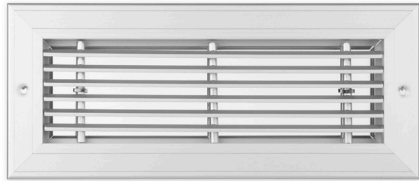

LINEAR BAR OPTIONS

CALL FOR MORE INFO 1.866.940.0696

Linear Sidewall with Removable Core (LSW-RC)

Series	Linear Bar Grilles					
Frame Type	LF-RC Floor	LSW-RC Sidewall	LS-RC Sill	LCF Core with Flangeless Frame		
Blade Spacing	1/2"	1/3"				
Degree	0°	20° (not available with 1/3" spacing)				
Width	_____	inches	feet			
Length	_____	inches	feet			
Options	OBD	Grid	Heavy Duty	Mounting Straps		
Finish	Anodized (standard)	Soft White	Driftwood Tan	Mill Finish	Aluminum Paint	Bronze
	Black	Storm Gray	Cement Gray	Coffee Tan	Glossy White	Warm White

Example:

LSW-RC - 1/2 - 0° - 6x20 - Anodized