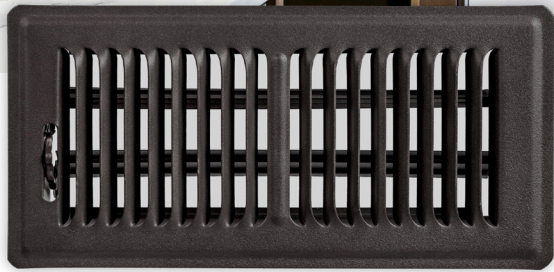

BRONZE REGISTERS

NOW AVAILABLE FOR STOCKING

Contact Customer Service for More Information

Choose Bronze for a Contemporary Color that Complements a Variety of Interior Designs, from Traditional to Modern

350 Stamped Deluxe Floor Register

- Durable powder coat finish
- Heavy gauge cold-rolled steel formed face
- Louvers designed with rolled rib for maximum strength and rigidity
- Unique fan-shaped air pattern lends to both heating and air conditioning applications
- Ability to set and lock damper for balancing
- Additional colors available