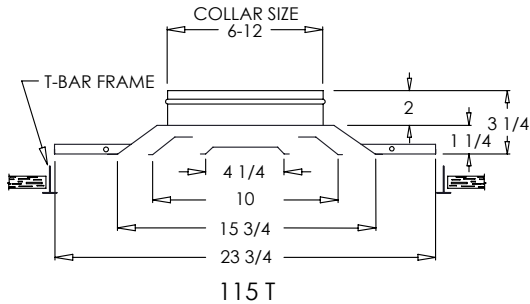

Options:

TVB – Thermal Vapor Blanket

NGD – Narrow ceiling grid dimples for 9/16" T-Rails, changes O.D. to 23 29/32"

Finishes:

STANDARD COLORS

- Soft White
- Driftwood Tan

DESIGNER COLORS

- Black
- Bronze
- Storm Gray
- Cement Gray
- Aluminum Paint
- Coffee Tan
- Warm White
- Glossy White