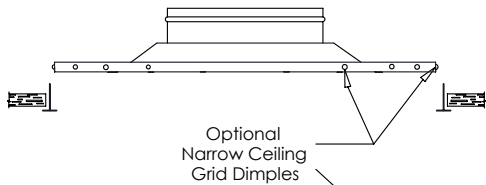

Standard Features:

- 4-way flush step down steel diffuser
- Low profile design for tight mechanical areas
- Delivers supply air in a 360° air pattern
- 2" ADC compliant round collar with bead for ease of installation
- Available in 6" – 12" collar sizes
- Rust resistant pre-coat with durable powder finish
- Soft White

Options:

TVB – Thermal Vapor Blanket

NGD – Narrow ceiling grid dimples for 9/16" T-Rails, changes O.D. to 23 29/32"

Finishes:

STANDARD COLORS

- Soft White
- Driftwood Tan

DESIGNER COLORS

- Black
- Bronze
- Storm Gray
- Cement Gray
- Aluminum Paint
- Coffee Tan
- Warm White
- Glossy White