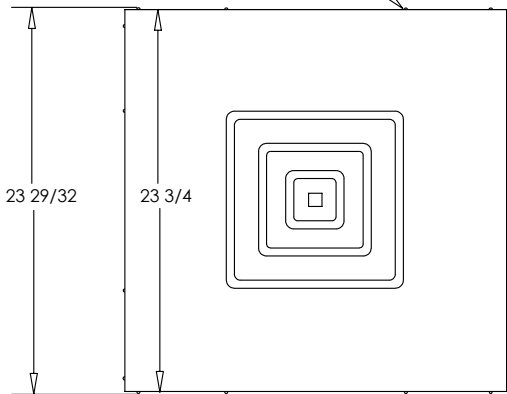

Options:

TVB – Thermal Vapor Blanket

NGD – Narrow ceiling grid dimples for 9/16" T-Rails, changes O.D. to 23 29/32"

Finishes:

STANDARD COLORS

- Soft White
- Driftwood Tan

DESIGNER COLORS

- Black
- Bronze
- Storm Gray
- Cement Gray
- Aluminum Paint
- Coffee Tan
- Warm White
- Glossy White