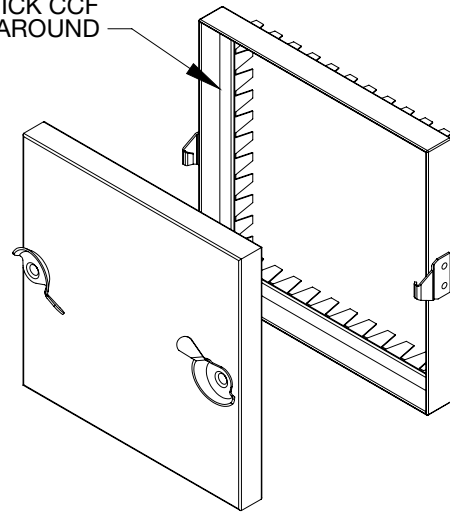

Damper Louver Submittal

Insulated Access Door

MODEL: 6500 Series

6500

Standard Features:

- Cam style insulated access door
- Galvanized steel
- Neoprene gasketing to ensure tight seal between door and frame
- Insulated door
- Designation label on door
- Mill Finish

Options:

Cam style insulated access door for fiberglass duct (6501)

Finishes:

STANDARD COLORS

- Mill Finish

6500 Side View

1/2" X 1/8" THICK CCF GASKET ALL AROUND

6500 Inside View