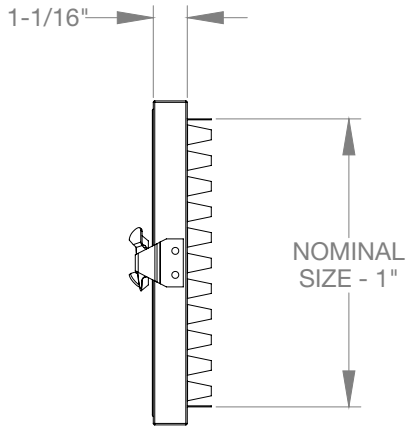

Damper Louver Submittal

Insulated Access Door

MODEL: 6500 Series

6500

Standard Features:

- Cam style insulated access door
- Galvanized steel
- Neoprene gasketing to ensure tight seal between door and frame
- Insulated door
- Designation label on door
- Mill Finish

Options:

Cam style insulated access door for fiberglass duct (6501)

Finishes:

STANDARD COLORS

- Mill Finish

6500 Side View

1/2" X 1/8" THICK CCF GASKET ALL AROUND

6500 Inside View