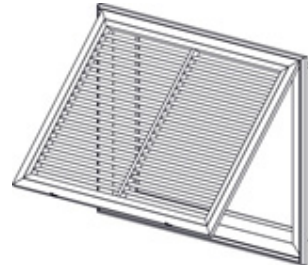

Optional Filter Grille Hinge Variations

**A - Hinge
Standard**

B - Hinge

Filter Grille Frame Detail
(Shown with 900FG Frame)

Note: All drawings are shown using 905FG Series for lower sidewall application. Grille face can be rotated to accommodate high sidewall application or various ceiling applications. See desired filter grille series on website to see if hinge variations are available.