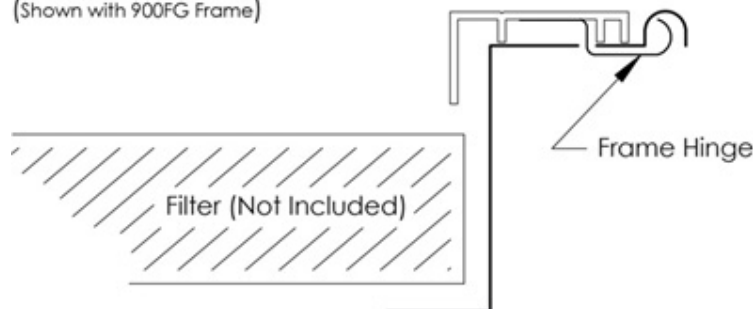

Optional Filter Grille Hinge Variations

**A - Hinge
Standard**

B - Hinge

Filter Grille Frame Detail
(Shown with 900FG Frame)

Note: All drawings are shown using 905FG Series for lower sidewall application. Grille face can be rotated to accommodate high sidewall application or various ceiling applications. See desired filter grille series on website to see if hinge variations are available.