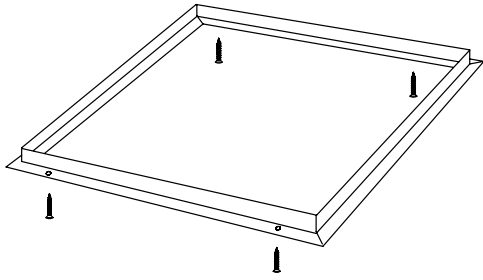

## Surface Mount T-Bar Frame

MODEL: SMTB

### Standard Features:

- Extruded aluminum frame with signature line marks
- Frame converts 2 x 2 T-Bar products to surface mount
- Soft White