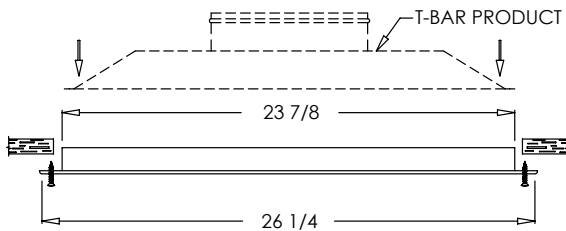

## Surface Mount T-Bar Frame

MODEL: SMTB

### Standard Features:

- Extruded aluminum frame with signature line marks
- Frame converts 2 x 2 T-Bar products to surface mount
- Soft White

### Options:

Concealed mount (SMTB-CM)

- 1 x 1 T-Bar
- 1 x 2 T-Bar
- 2 x 4 T-Bar