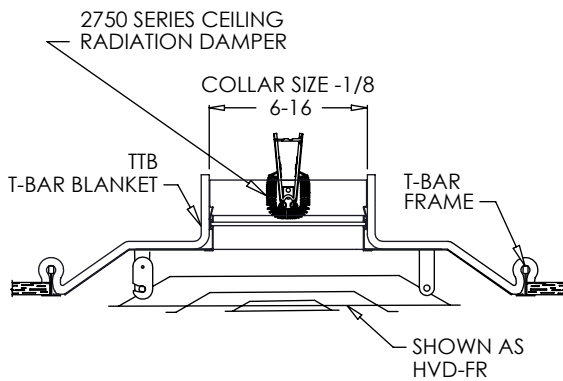

TTB

**Standard Features:**

- #6 density ceramic fiber
- Woven mesh screen and starter hole
- 1/4" thickness sheet 28" x 28"

TTB  
 Typical Installation

**Additional Information:**

**Submittal Notes**

Project / Location:	
Engineer:	
Architect:	
Contractor:	